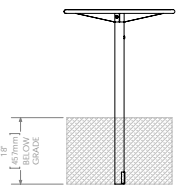

INSTALLATION

Direct Burial