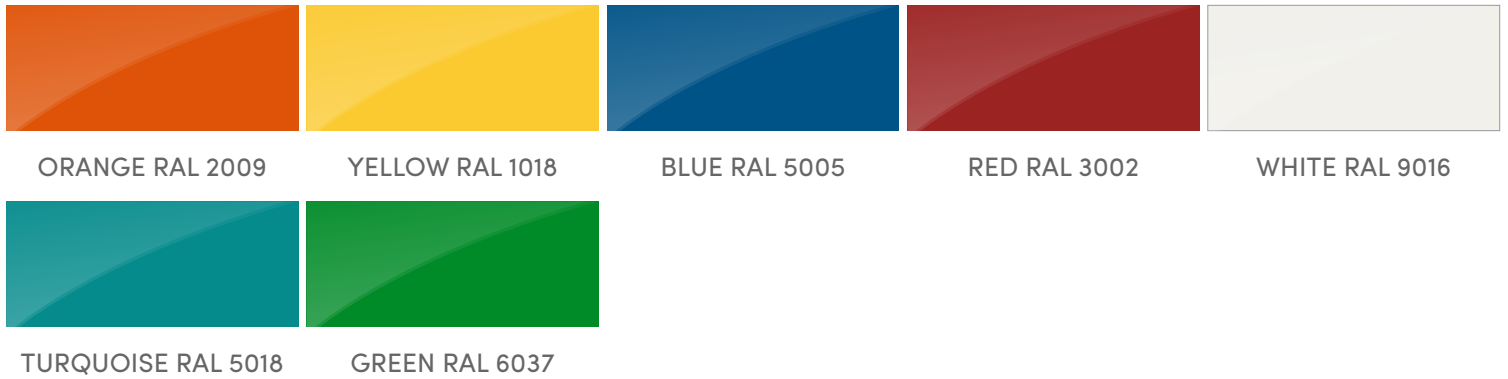

Standard Powdercoat Colors

Gloss Collection - Neutrals

Gloss Collection - Brights

Gloss Collection - Mellows

Fine Textured Collection* (matte finish)

*Fine Textured Powdercoat available for an upcharge. Fine Textured Powdercoat is not available on metal table tops, stacking chairs or with vinyl graphic application. Due to Corten color pigmentation, touch-up color application may be noticeable. Due to variations in screen resolution, color swatches may vary slightly from actual colors. Please contact Maglin for samples.