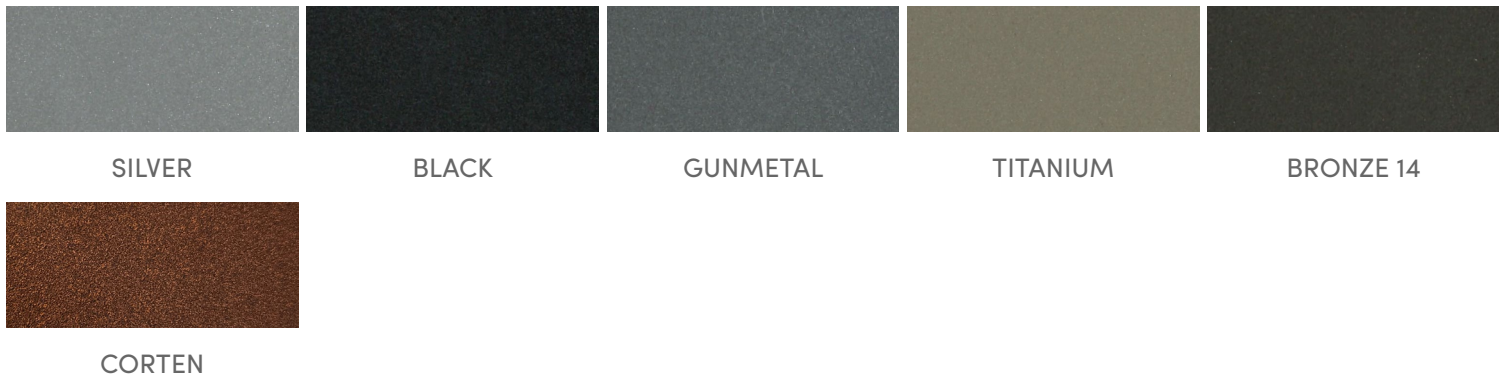

Standard Powdercoat Colors

Gloss Collection - Neutrals

Gloss Collection - Brights

Gloss Collection - Mellows

Fine Textured Collection* (matte finish)

*Fine Textured Powdercoat available for an upcharge. Fine Textured Powdercoat is not available on metal table tops, stacking chairs or with vinyl graphic application. Due to Corten color pigmentation, touch-up color application may be noticeable. Due to variations in screen resolution, color swatches may vary slightly from actual colors. Please contact Maglin for samples.